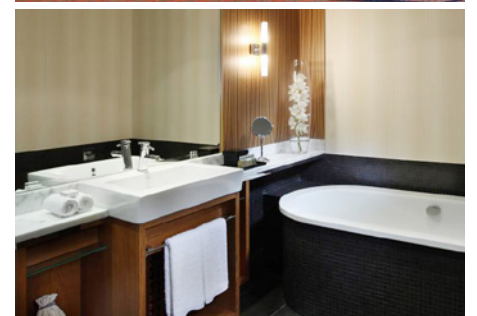

SOFITEL / AUCKLAND