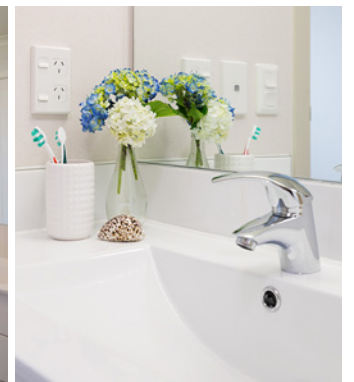

BUPA RETIREMENT VILLAGES / NEW ZEALAND