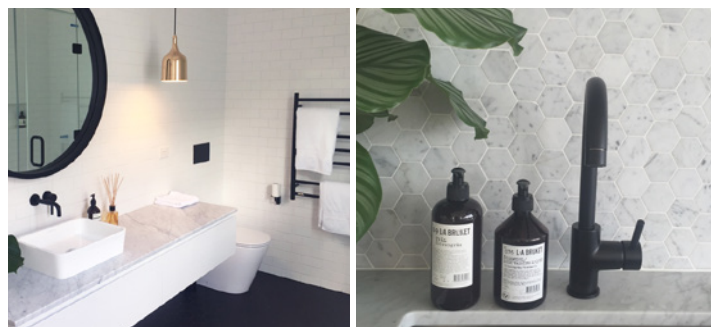

GREY LYNN / AUCKLAND