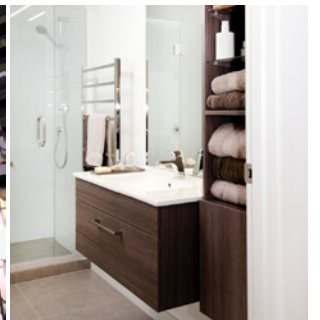

SUGAR TREE APARTMENTS / AUCKLAND